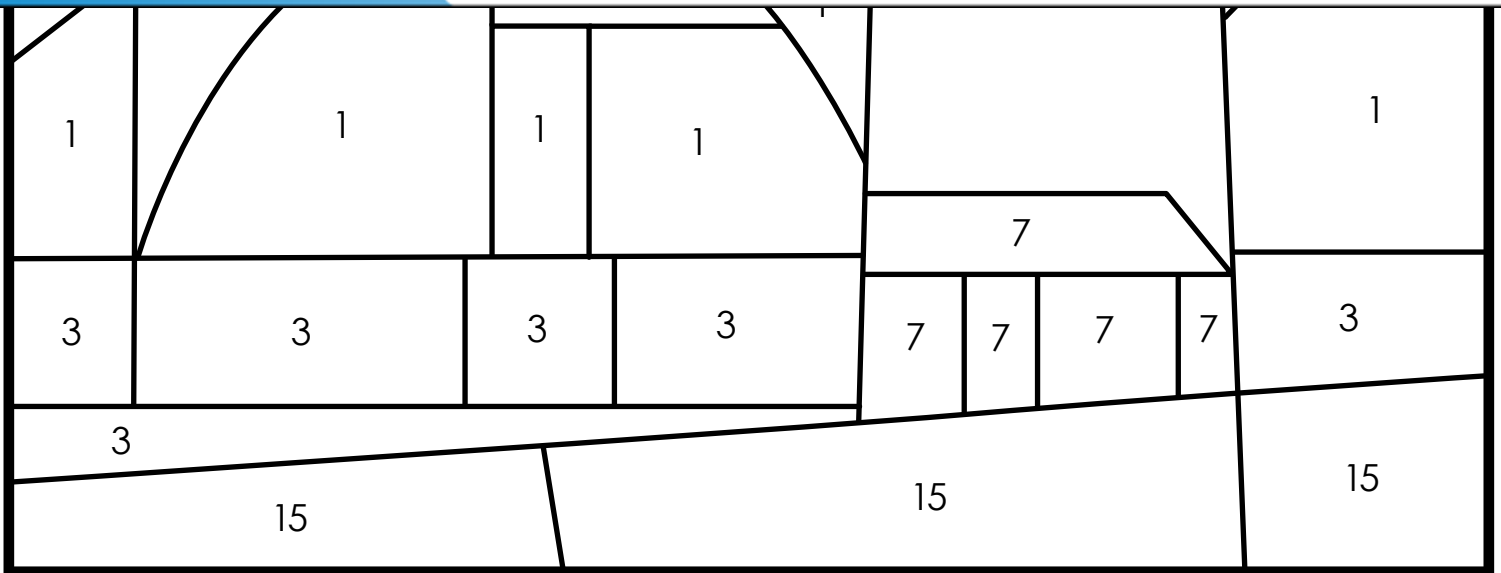

Preview

Please log in to download the printable version of this worksheet.