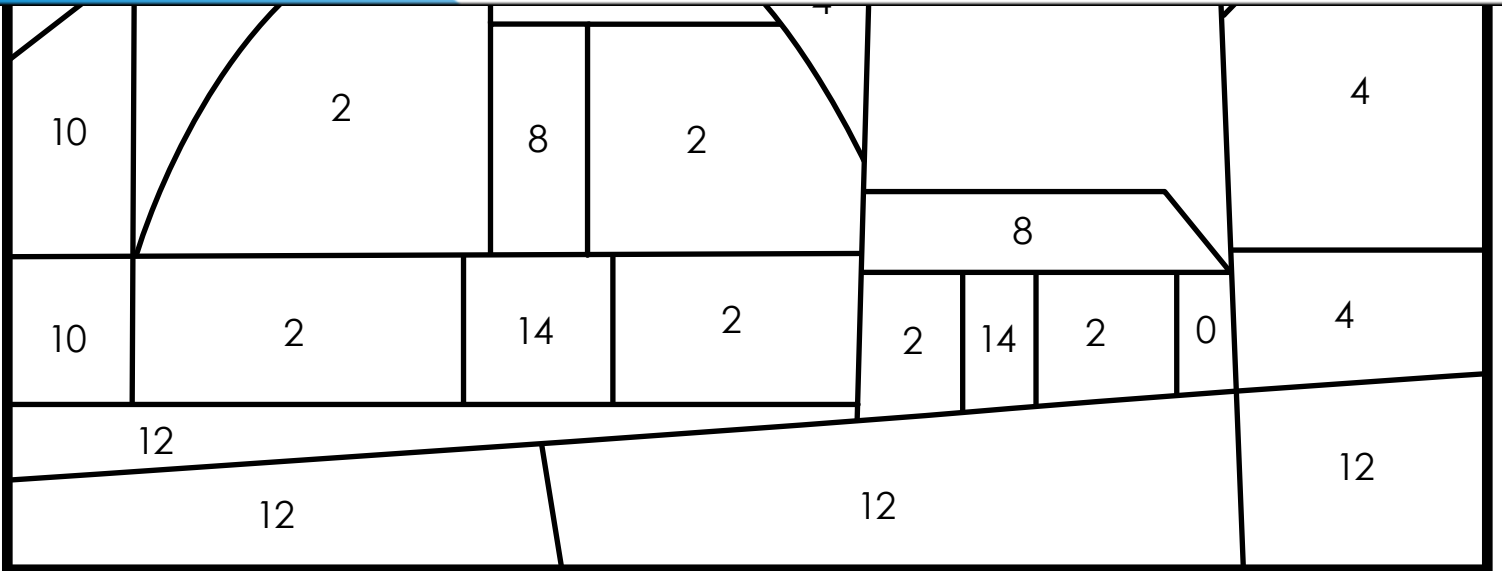

Tan 0	Red 2	Dk. Green 4	Blue 6
White 8	Dk. Red 10	Green 12	Black 14