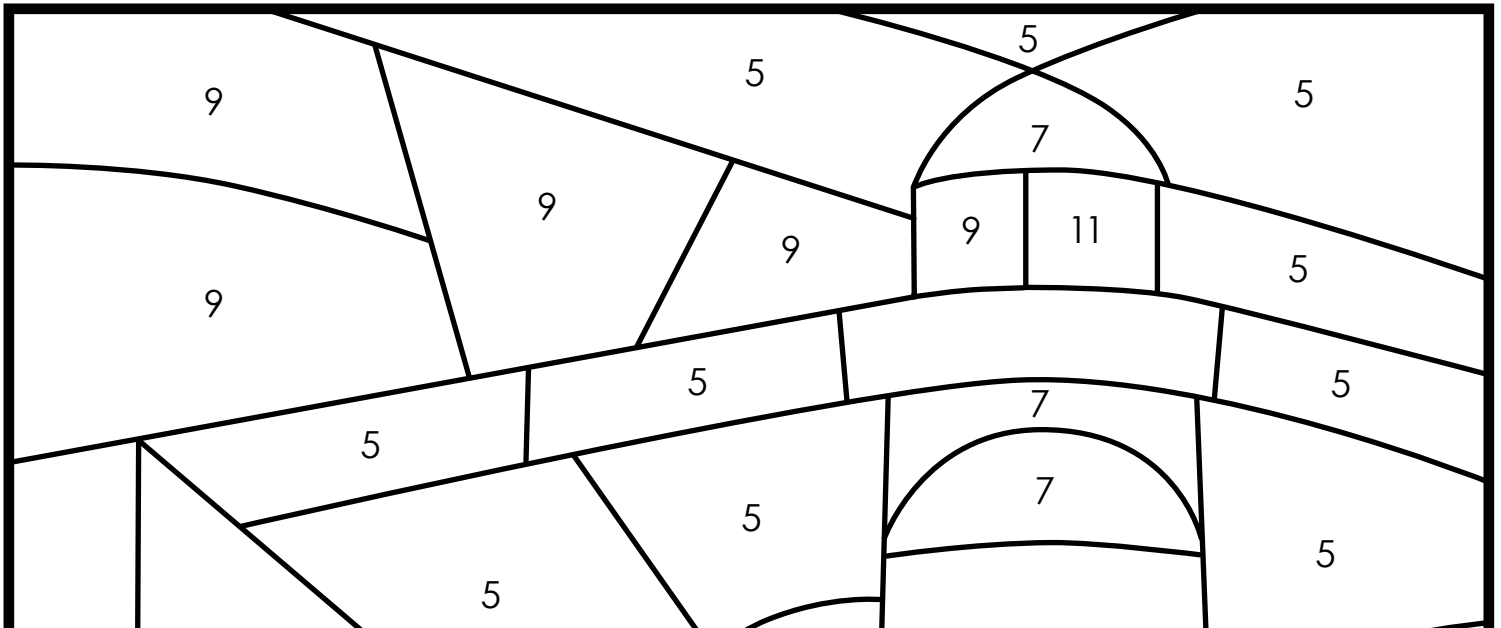

Name: _____

Color according to the key at the bottom.