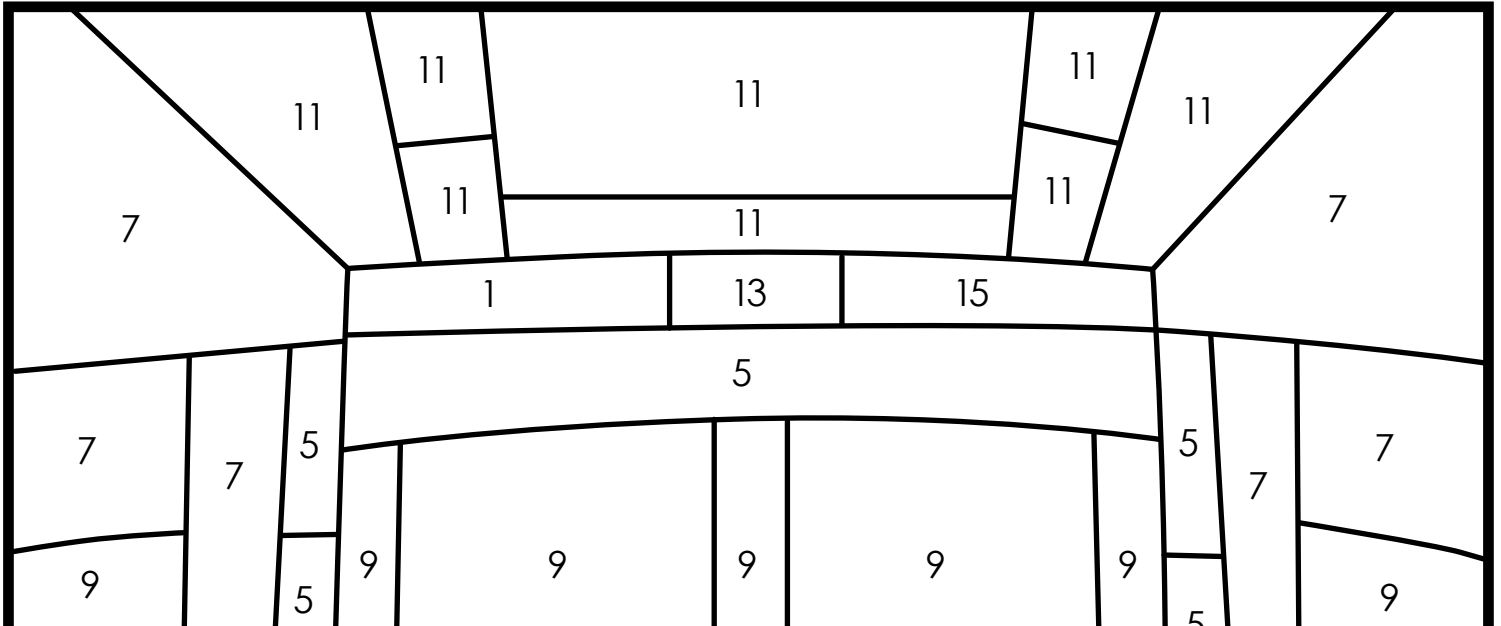

Name: _____

Color according to the key at the bottom.

Preview

Please log in to download the printable version of this worksheet.

The colored picture looks like this.

Preview

Please log in to download
the printable version of this worksheet.

This block contains a central banner. On the left, a cartoon superhero character with brown hair, wearing a red suit with a blue cape and a blue mask, is flying towards the right. The cape has a blue shield with the letters 'MJS' on it. The background of the banner is light blue with white clouds. On the right side of the banner, the word 'Preview' is written in a large, bold, red font. Below it, the text 'Please log in to download the printable version of this worksheet.' is written in a smaller, black font.