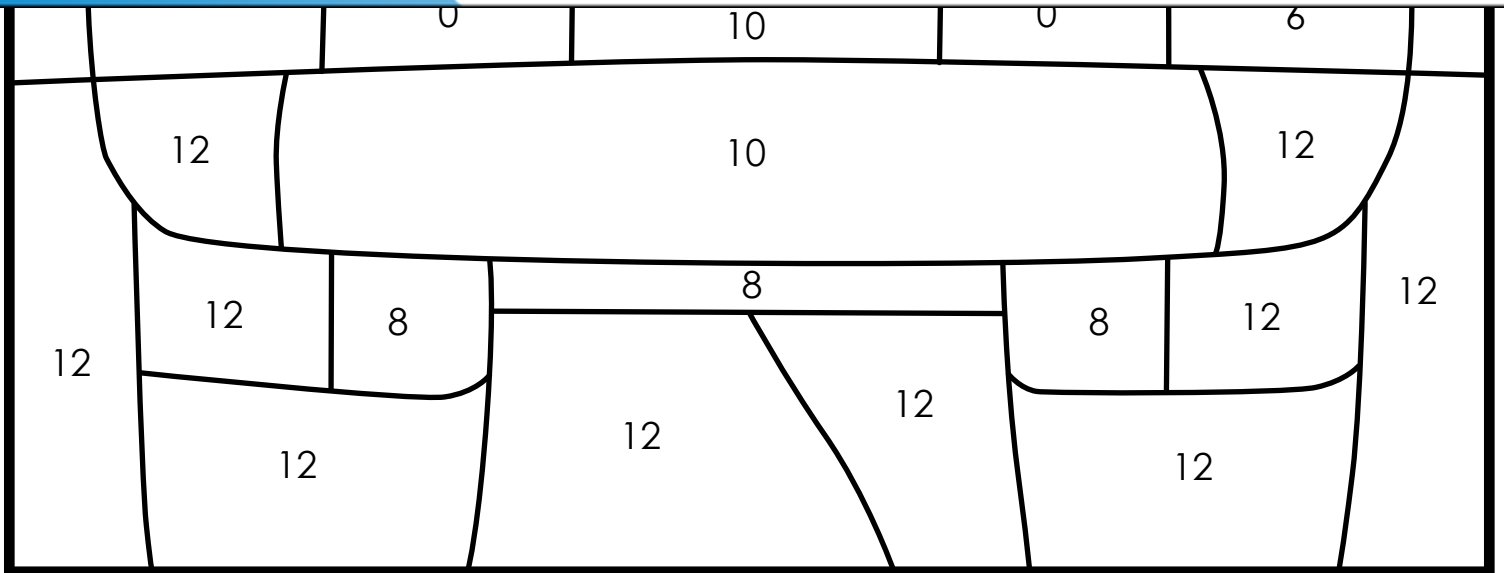

Name: _____

Color according to the key at the bottom.

Preview

Please log in to download the printable version of this worksheet.

The colored picture looks like this.

Preview

Please log in to download
the printable version of this worksheet.

This block contains a central banner. On the left, a cartoon superhero character with brown hair, wearing a red suit with a blue cape and a blue mask, is flying towards the right. The cape has a blue shield with the letters 'MJS' on it. The background of the banner is light blue with white clouds. On the right side of the banner, the word 'Preview' is written in a large, bold, red font. Below it, the text 'Please log in to download the printable version of this worksheet.' is written in a smaller, black font.