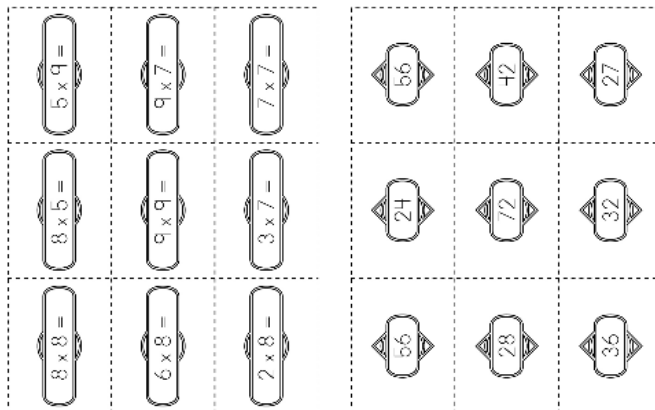

# Multiplication Memory Match Game

(Up to 9x9)

This game is played like the memory match card game that many children are familiar with. It is designed to reinforce their understanding of basic multiplication.

## Materials:

Multiplication fact cards and product cards (pages 2-5)