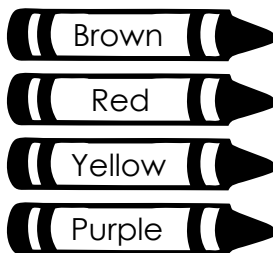

Name: _____

Color the picture according to the key at the bottom.

PREVIEW

Please log in or register to download the printable version of this worksheet.

half note
whole rest
eighth note
half rest

quarter rest
whole note
quarter note

~ PREVIEW ~

Please log in or register to download the printable version of this worksheet.

The central banner contains a cartoon superhero character on the left, wearing a red suit with a blue cape and a shield emblem on his chest. He is flying and holding a green object. To his right, the word "PREVIEW" is written in large, bold, red capital letters with a black outline, flanked by decorative red squiggly lines. Below the word, a line of text in a black sans-serif font reads: "Please log in or register to download the printable version of this worksheet."