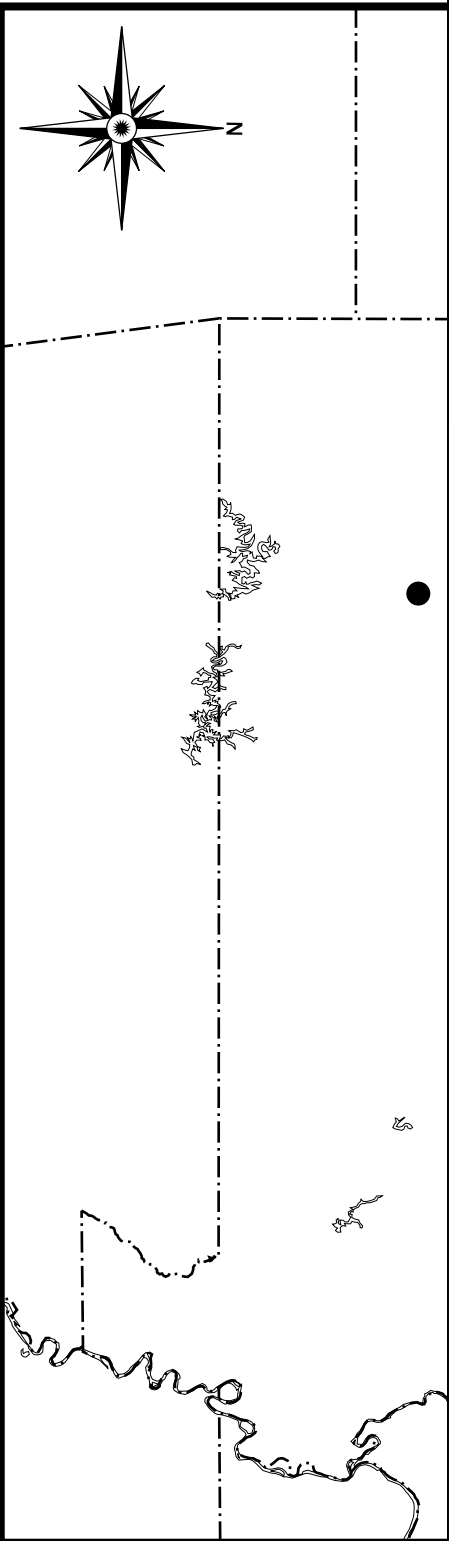

# Preview

Please log in to download the printable version of this worksheet.

A cartoon superhero character with brown hair, a blue suit, and a red cape. He is smiling and has a blue shield on his chest with the letters 'MJS' in white. The character is positioned on the left side of a white cloud that spans across the middle of the page. The background behind the character is a blue sky with a white cloud.

Name: \_\_\_\_\_

**Label the following cities on your map.**

- Columbia
- Jefferson City
- Kansas City
- Springfield
- St. Charles
- St. Louis
- St. Joseph

**Label the following bodies of water on your map.**

- Bull Shoals Lake
- Clearwater Lake
- Lake of the Ozarks
- Mark Twain Lake
- Mississippi River
- Missouri River
- Pommade Terre Lake

**Preview**  
Please log in to download  
the printable version of this worksheet.

- Tennessee

- Color the bordering states yellow.