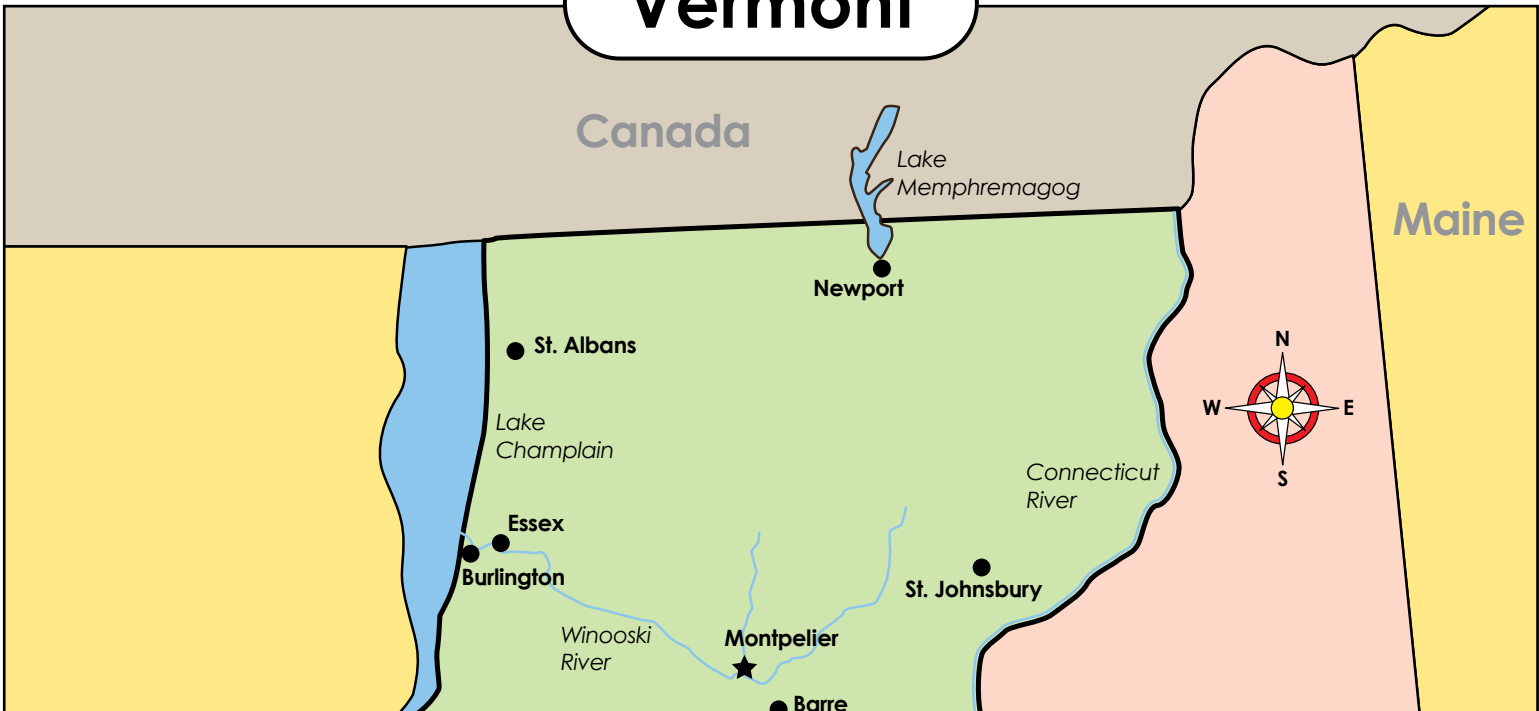

Vermont

Preview

Please log in to download the printable version of this worksheet.

A map of Vermont highlighting the Green Mountains and the Connecticut River. Bellows Falls is marked on the Connecticut River. A scale bar shows 0, 20, and 40 miles. An inset map of the United States shows Vermont highlighted in red. At the bottom, three state symbols are shown: a Hermit Thrush (State Bird), a Red Clover (State Flower), and a Sugar Maple (State Tree).

New York

Massachusetts

Scale

0 20 40 Miles

State Bird
Hermit Thrush

State Flower
Red Clover

State Tree
Sugar Maple