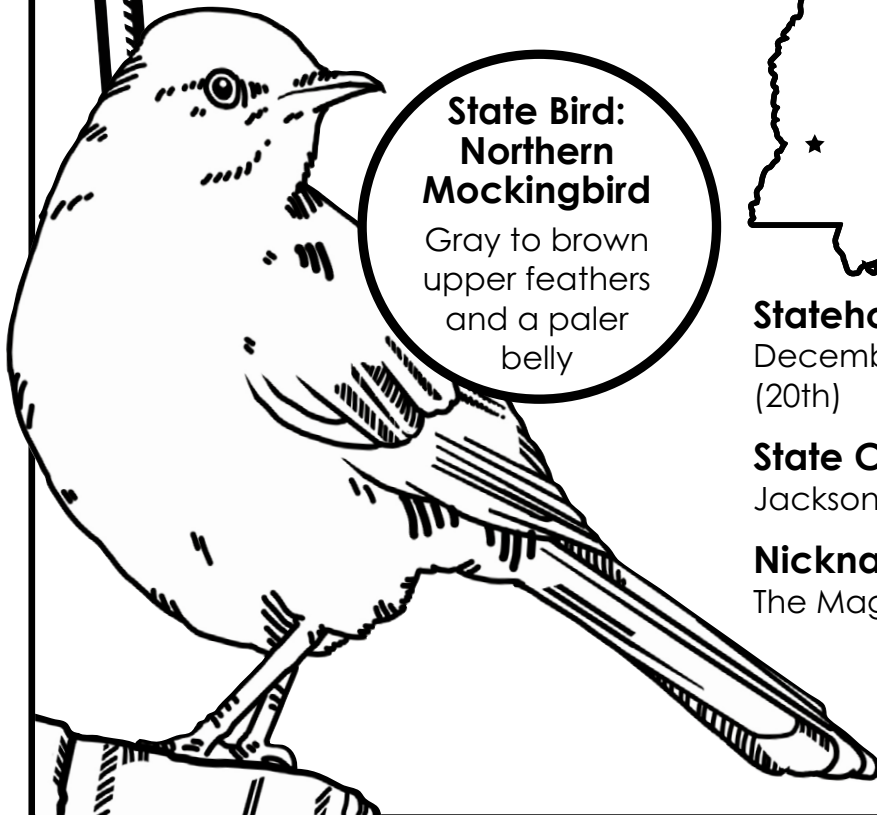

Name: _____

Mississippi

State Flag:

Red outer bars with thin yellow stripes and a blue center with white stars and magnolia flower

State Bird: Northern Mockingbird

Gray to brown upper feathers and a paler belly

Statehood:

December 10, 1817
(20th)

State Capital:

Jackson

Nickname:

The Magnolia State

State Flower: Magnolia

Tough petals often in shades of yellow and pink