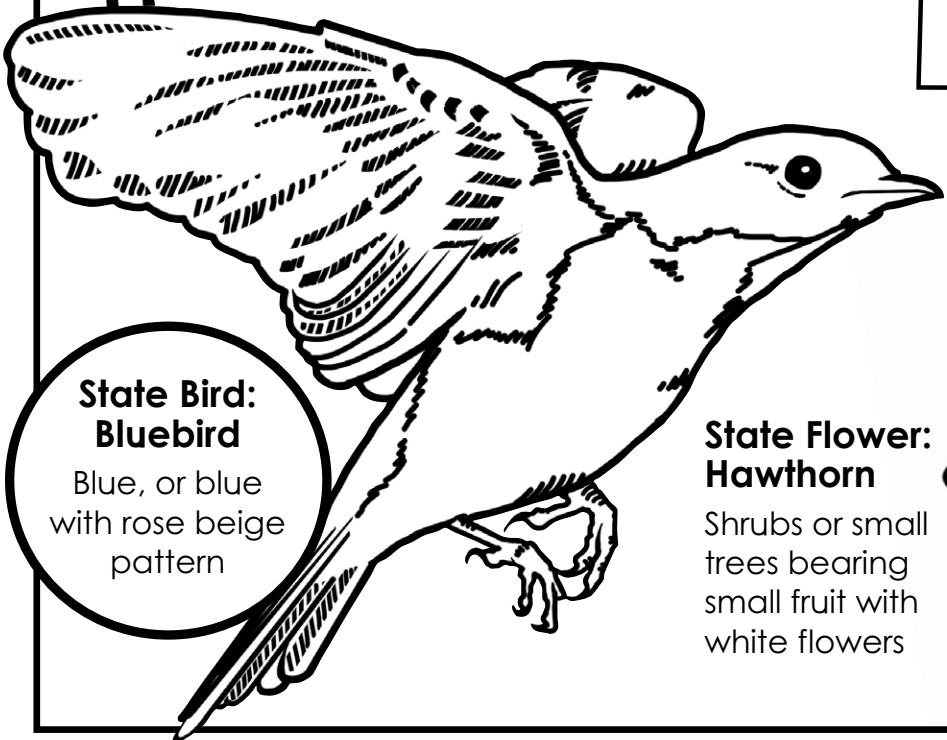

Name: _____

Missouri

State Flag:
Red, white,
and blue
stripes, with
the state seal

Statehood:
August 10, 1821 (24th)

State Capital:
Jefferson City

Nickname:
Show Me State

State Bird:
Bluebird
Blue, or blue
with rose beige
pattern

State Flower:
Hawthorn
Shrubs or small
trees bearing
small fruit with
white flowers