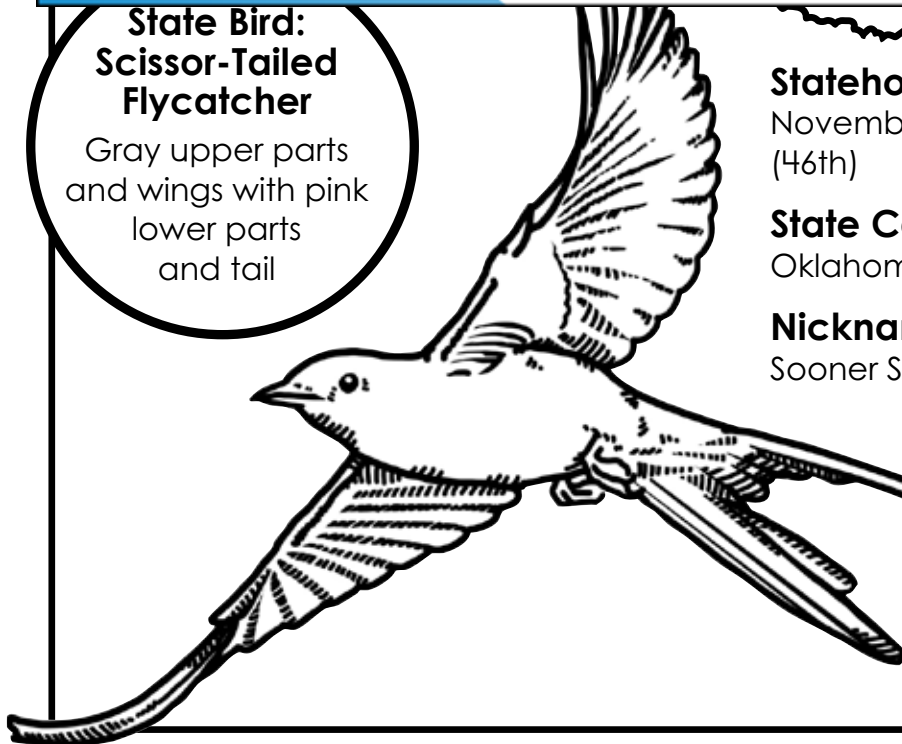

Name: _____

Oklahoma

State Flag:
Osage Nation
buffalo-skin
shield with
seven eagle
feathers on
a blue field
background

Preview

Please log in to download
the printable version of this worksheet.

State Bird:
**Scissor-Tailed
Flycatcher**

Gray upper parts
and wings with pink
lower parts
and tail

Statehood:
November 16, 1907
(46th)

State Capital:
Oklahoma City

Nickname:
Sooner State

large blooms