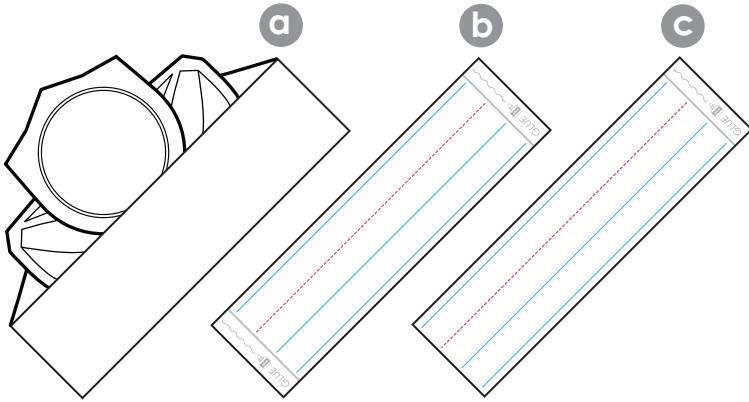

A horizontal banner with a blue background on the left and a white background on the right. On the left, a cartoon superhero with brown hair, wearing a blue suit and a red cape, is flying. The cape has a blue shield with the letters 'MJS' on it. On the right, the word 'Preview' is written in large, bold, red letters. Below it, the text 'Please log in to download the printable version of this worksheet.' is written in a smaller, black font. A pair of scissors icon is at the top left corner.

A writing area with four horizontal lines. The top and bottom lines are solid blue, and the two lines in the middle are dashed red. A vertical line is on the right side. On the right side, there is a 'GLUE' label with a glue stick icon. A pair of scissors icon is at the top left corner.

# Blank Crown 3

**Step 1:** Print the crown on cardstock paper and cut along the bold black line.

**Step 2:** Color your crown. Then glue along the marked tabs and attach.

**Preview**  
Please log in to download  
the printable version of this worksheet.