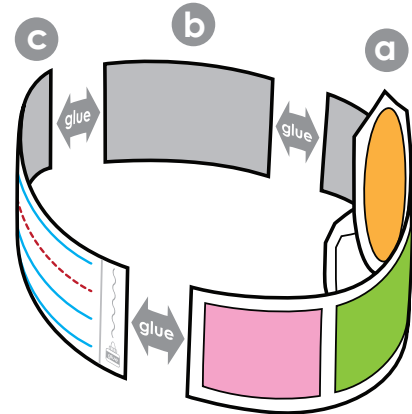

A horizontal banner with a blue background on the left and a white background on the right. On the left, a cartoon superhero with brown hair, wearing a blue suit and a red cape, is flying. The cape has a blue shield with the letters 'MJS' on it. On the right, the word 'Preview' is written in large, bold, red letters. Below it, the text 'Please log in to download the printable version of this worksheet.' is written in a smaller, black font. A pair of scissors icon is at the top left corner.

A writing area with four horizontal lines. The top and bottom lines are solid blue, and the two lines in the middle are dashed red. A vertical line is on the right side. On the right side, there is a 'GLUE' label with a glue stick icon. A pair of scissors icon is at the top left corner.

# Blank Crown 3

**Step 1:** Print the crown on cardstock paper and cut along the bold black line.

**Step 2:** Color your crown. Then glue along the marked tabs and attach.

**Preview**  
Please log in to download  
the printable version of this worksheet.